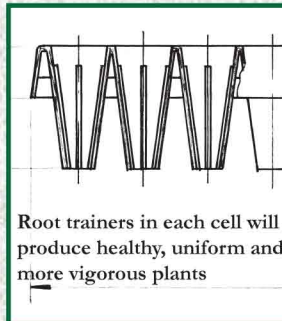

Don't Just Grow Plugs.... Grow Profits

Premium Plastics

THE PREMIUM 512 PLUG TRAY "TOTALLY PROHIBITS ROOT SPIRALING"

DESIGN FEATURES

- All trays are made from strong U/V resistant virgin grade materials.
- The Premium 512 cell plug tray is "injection moulded" for long life.
- Tapered cell allows for easy plant removal and trays are stackable.
- All trays have extra rows of strengthening ribs to reduce risk of breakage.
- Tray dimensions 521 mm long x 265 mm wide x 30.5 mm deep.

THIS IS POSSIBLY THE BEST
PLUG TRAY IN THE WORLD TODAY

All cells have root
trainers to encourage
downward growth and
air pruning of roots.

Tray Overview.

Top View of Tray.

Root Trainers in each cell.

Root trainers in each cell will
produce healthy, uniform and
more vigorous plants