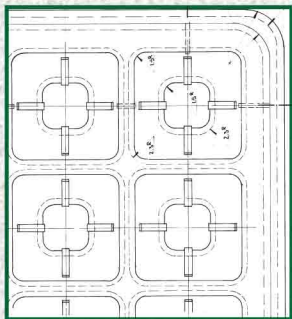

Don't Just Grow Plugs.... Grow Profits

Premium Plastics

THE PREMIUM 512 PLUG TRAY "TOTALLY PROHIBITS ROOT SPIRALING"

DESIGN FEATURES

- All trays are made from strong U/V resistant virgin grade materials.
- The Premium 512 cell plug tray is "injection moulded" for long life.
- Tapered cell allows for easy plant removal and trays are stackable.
- All trays have extra rows of strengthening ribs to reduce risk of breakage.
- Tray dimensions 521 mm long x 265 mm wide x 30.5 mm deep.

THIS IS POSSIBLY THE BEST
PLUG TRAY IN THE WORLD TODAY

All cells have root
trainers to encourage
downward growth and
air pruning of roots.

Tray Overview.

Top View of Tray.

Root Trainers in each cell.

Root trainers in each cell will
produce healthy, uniform and
more vigorous plants