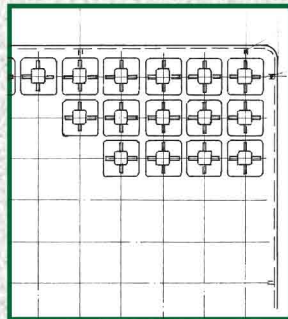

Don't Just Grow Plugs.... Grow Profits

Premium Plastics

THE PREMIUM 512 PLUG TRAY "TOTALLY PROHIBITS ROOT SPIRALING"

DESIGN FEATURES

- All trays are made from strong U/V resistant virgin grade materials.
- The Premium 512 cell plug tray is "injection moulded" for long life.
- Tapered cell allows for easy plant removal and trays are stackable.
- All trays have extra rows of strengthening ribs to reduce risk of breakage.
- Tray dimensions 521 mm long x 265 mm wide x 30.5 mm deep.

THIS IS POSSIBLY THE BEST
PLUG TRAY IN THE WORLD TODAY

All cells have root
trainers to encourage
downward growth and
air pruning of roots.

Tray Overview.

Top View of Tray.

Root Trainers in each cell.

Root trainers in each cell will
produce healthy, uniform and
more vigorous plants